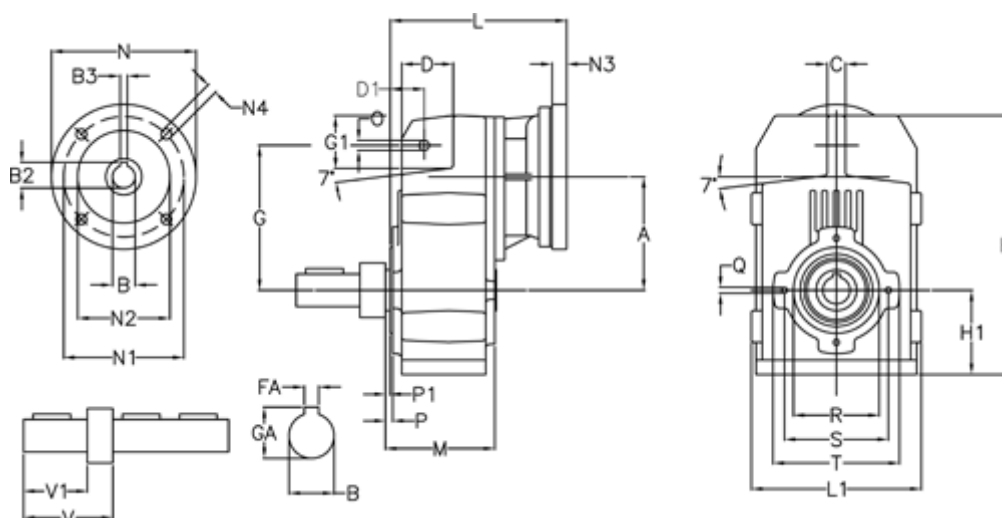

Article number: 29560200941220  
 Description: Shaft mounted gear  
 A252R-9,4-P63B5

## Measures

A = 128.75	FA = 10	M = 135.5	Q = M10x14
B = 35	G = 162	N = 140	R = 110
B1 = 11	G1 = 58.0	N1 = 115	S = 130
B2 = 12.8	GA = 38.0	N2 = 95	T = 150
B3 = 4	H = 290.5	N4 = M8x19	V = 93.0
C = 20	H1 = 93.5	O = 13	V1 = 60
D = 57.0	L = 213.0	P = 6.0	
D1 = 43.5	L1 = 188	P1 = 3.5	